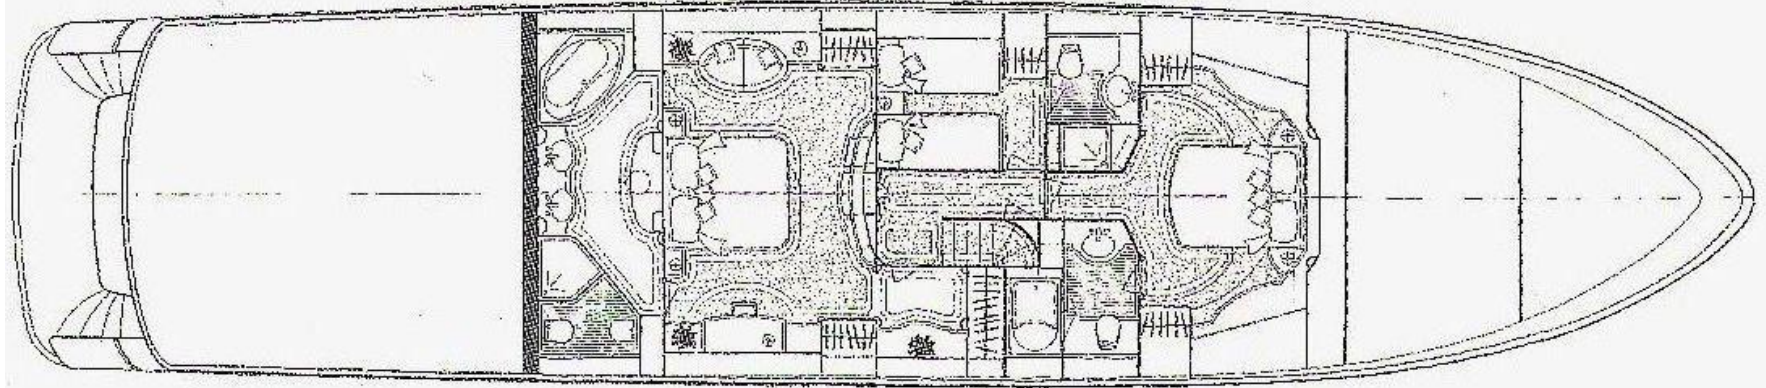

## VIRGINIA MIA

Astondoa: 28,96m (95'), 2001, 8 Guests

*\*Artist rendering slightly different than actual product.*

## **SPECIFICATIONS**

**Length:** 28.96m (95')

**Beam:** 6.55m (21' 5")

**Draft:** 2.01m (6' 7")

**Year Built:** 2001

**Builder:** Astondoa

**Number of Cabins:** 4

**Total Guests (Sleeping):** 8