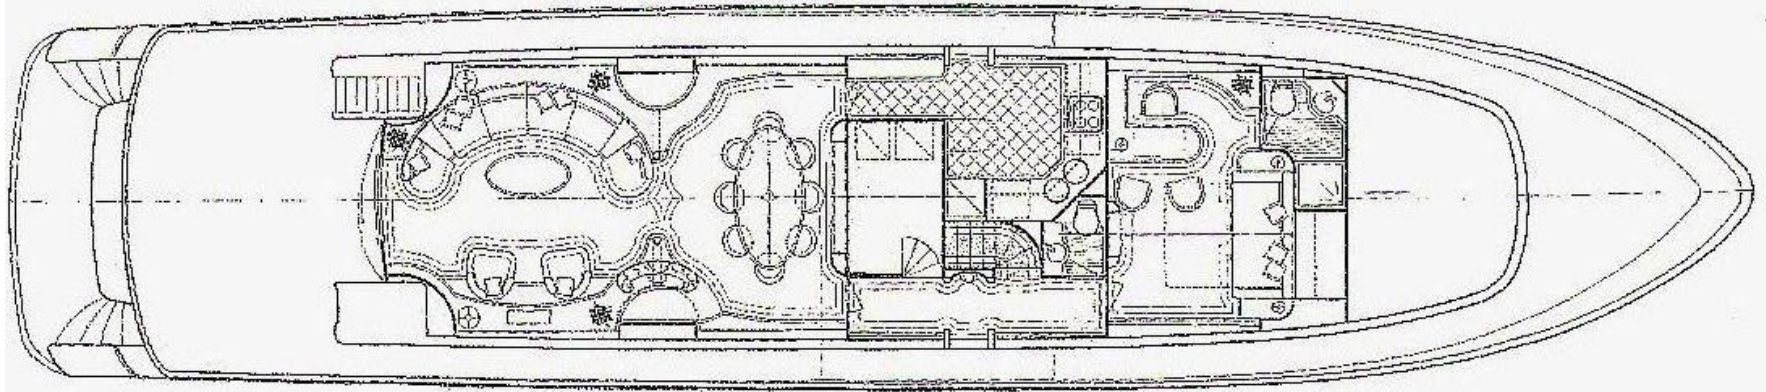

## VIRGINIA MIA

Astondoa: 28,96m (95'), 2001, 8 Guests

*\*Artist rendering slightly different than actual product.*

## **SPECIFICATIONS**

**Length:** 28.96m (95')

**Beam:** 6.55m (21' 5")

**Draft:** 2.01m (6' 7")

**Year Built:** 2001

**Builder:** Astondoa

**Number of Cabins:** 4

**Total Guests (Sleeping):** 8